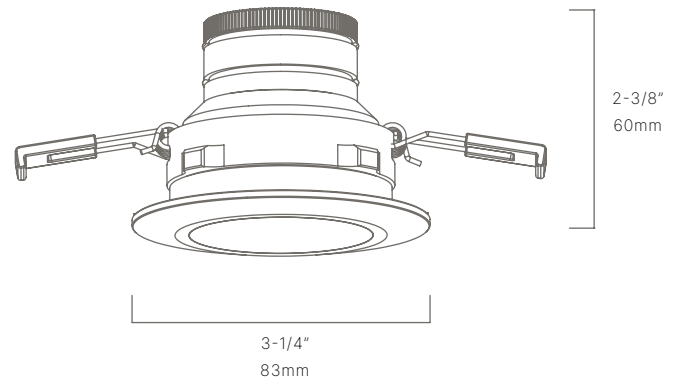

CONFIGURATOR:

RDL331103	LED	FINISH
	<input type="text"/>	<input type="text"/>
	() = Most common configuration	(NAT) Natural Brass
	(2704) 2700K 4W	(BLP) Bronze Living Patina
	(2706) 2700K 6W	(BLPX) Extra Dark BLP
(3004) 3000K 4W	(NI) Nickel PVD	
(3006) 3000K 6W		

AVAILABLE FINISHES:

FIXTURE DIMENSIONS	L2-3/8" x D3-1/4"
LIGHT SOURCE	Integrated LED
COLOR TEMPERATURES	2700K, 3000K
WATTAGES	4W, 6W
CRI (RA)	80 CRI
VOLTAGE	12V
DELIVERED LUMENS	420lm (3000K 6W)
DIMMABLE	Yes, Dim to <10% via Transformer
DRIVER	Yes, 12V Integral Constant Current
TRANSFORMER	No, 12V AC/DC Transformer Required
MOUNT	Yes, Aluminum Torsion Springs
ACCESSORIES	Yes, Not Included
OPTICS	Yes, Included 20°, 40° & 60°
FINISH	Included Natural Brass
MATERIAL	Brass
WIRE LENGTH	24"
LOCATION	Interior or Exterior Wet
CERTIFICATIONS	UL, IP66, IP67, IC, Dark Sky